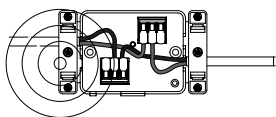

RS PRO DL 150 / 200 SC

Downlights with STEINEL DNA.

- Ideal for corridors, functional rooms or washrooms
- Colour temperature can be changed via switch on downlight
- Simple design with low installation height
- Optional mounting adapter for easy replacement during renovations
- Bluetooth mesh technology for minimal installation and maintenance effort

 **Bluetooth®
MESH**

 **professional** line

Simple connection
with Wago terminals

3000 / 4000 / 5700 K
light colour switchable

Cross-range networking of STEINEL
Bluetooth Mesh products

LED indoor light sensor

RS PRO DL 150 / 200 SC

 <p>Non-visible high-frequency sensor 360</p>	 <p>Max. Ø7 m</p>	 <p>Max. 4 m</p>	<p>Technical data RS PRO DL 150 SC</p> <p>Dimensions Ø174 x 73 mm Power 10.8 W Luminous flux 3000 K 1109 lm Luminous flux 4000 K 1177 lm Luminous flux 5700 K 1137 lm Mounting height 2–4 m Protection class (room side) IP20 (IP54) Enclosure material Plastic</p> <p>Technical data RS PRO DL 200 SC</p> <p>Dimensions Ø230 x 73 mm Power 17.3 W Luminous flux 3000 K 1996 lm Luminous flux 4000 K 2170 lm Luminous flux 5700 K 2088 lm Mounting height 2–4 m Protection class (room side) IP20 (IP54) Enclosure material Plastic</p> <p>Order Details</p> <p>RS PRO DL 150 SC 4007841 084998 RS PRO DL 200 SC 4007841 085292</p>
 <p>Soft light start</p>	 <p>Basic light</p>	 <p>Main light</p>	
 <p>Ceiling installation dimensions</p> <p>DL 150: ø 140-160 mm DL 200: ø 190-220 mm</p>	 <p>Can be networked via Bluetooth Mesh Connect</p>	 <p>Settings via STEINEL Connect App</p>	
		 <p>Order details optional mounting adapter</p> <p>Adapter ring DL 150 4007841 087364 Adapter ring DL 200 4007841 087371</p>	